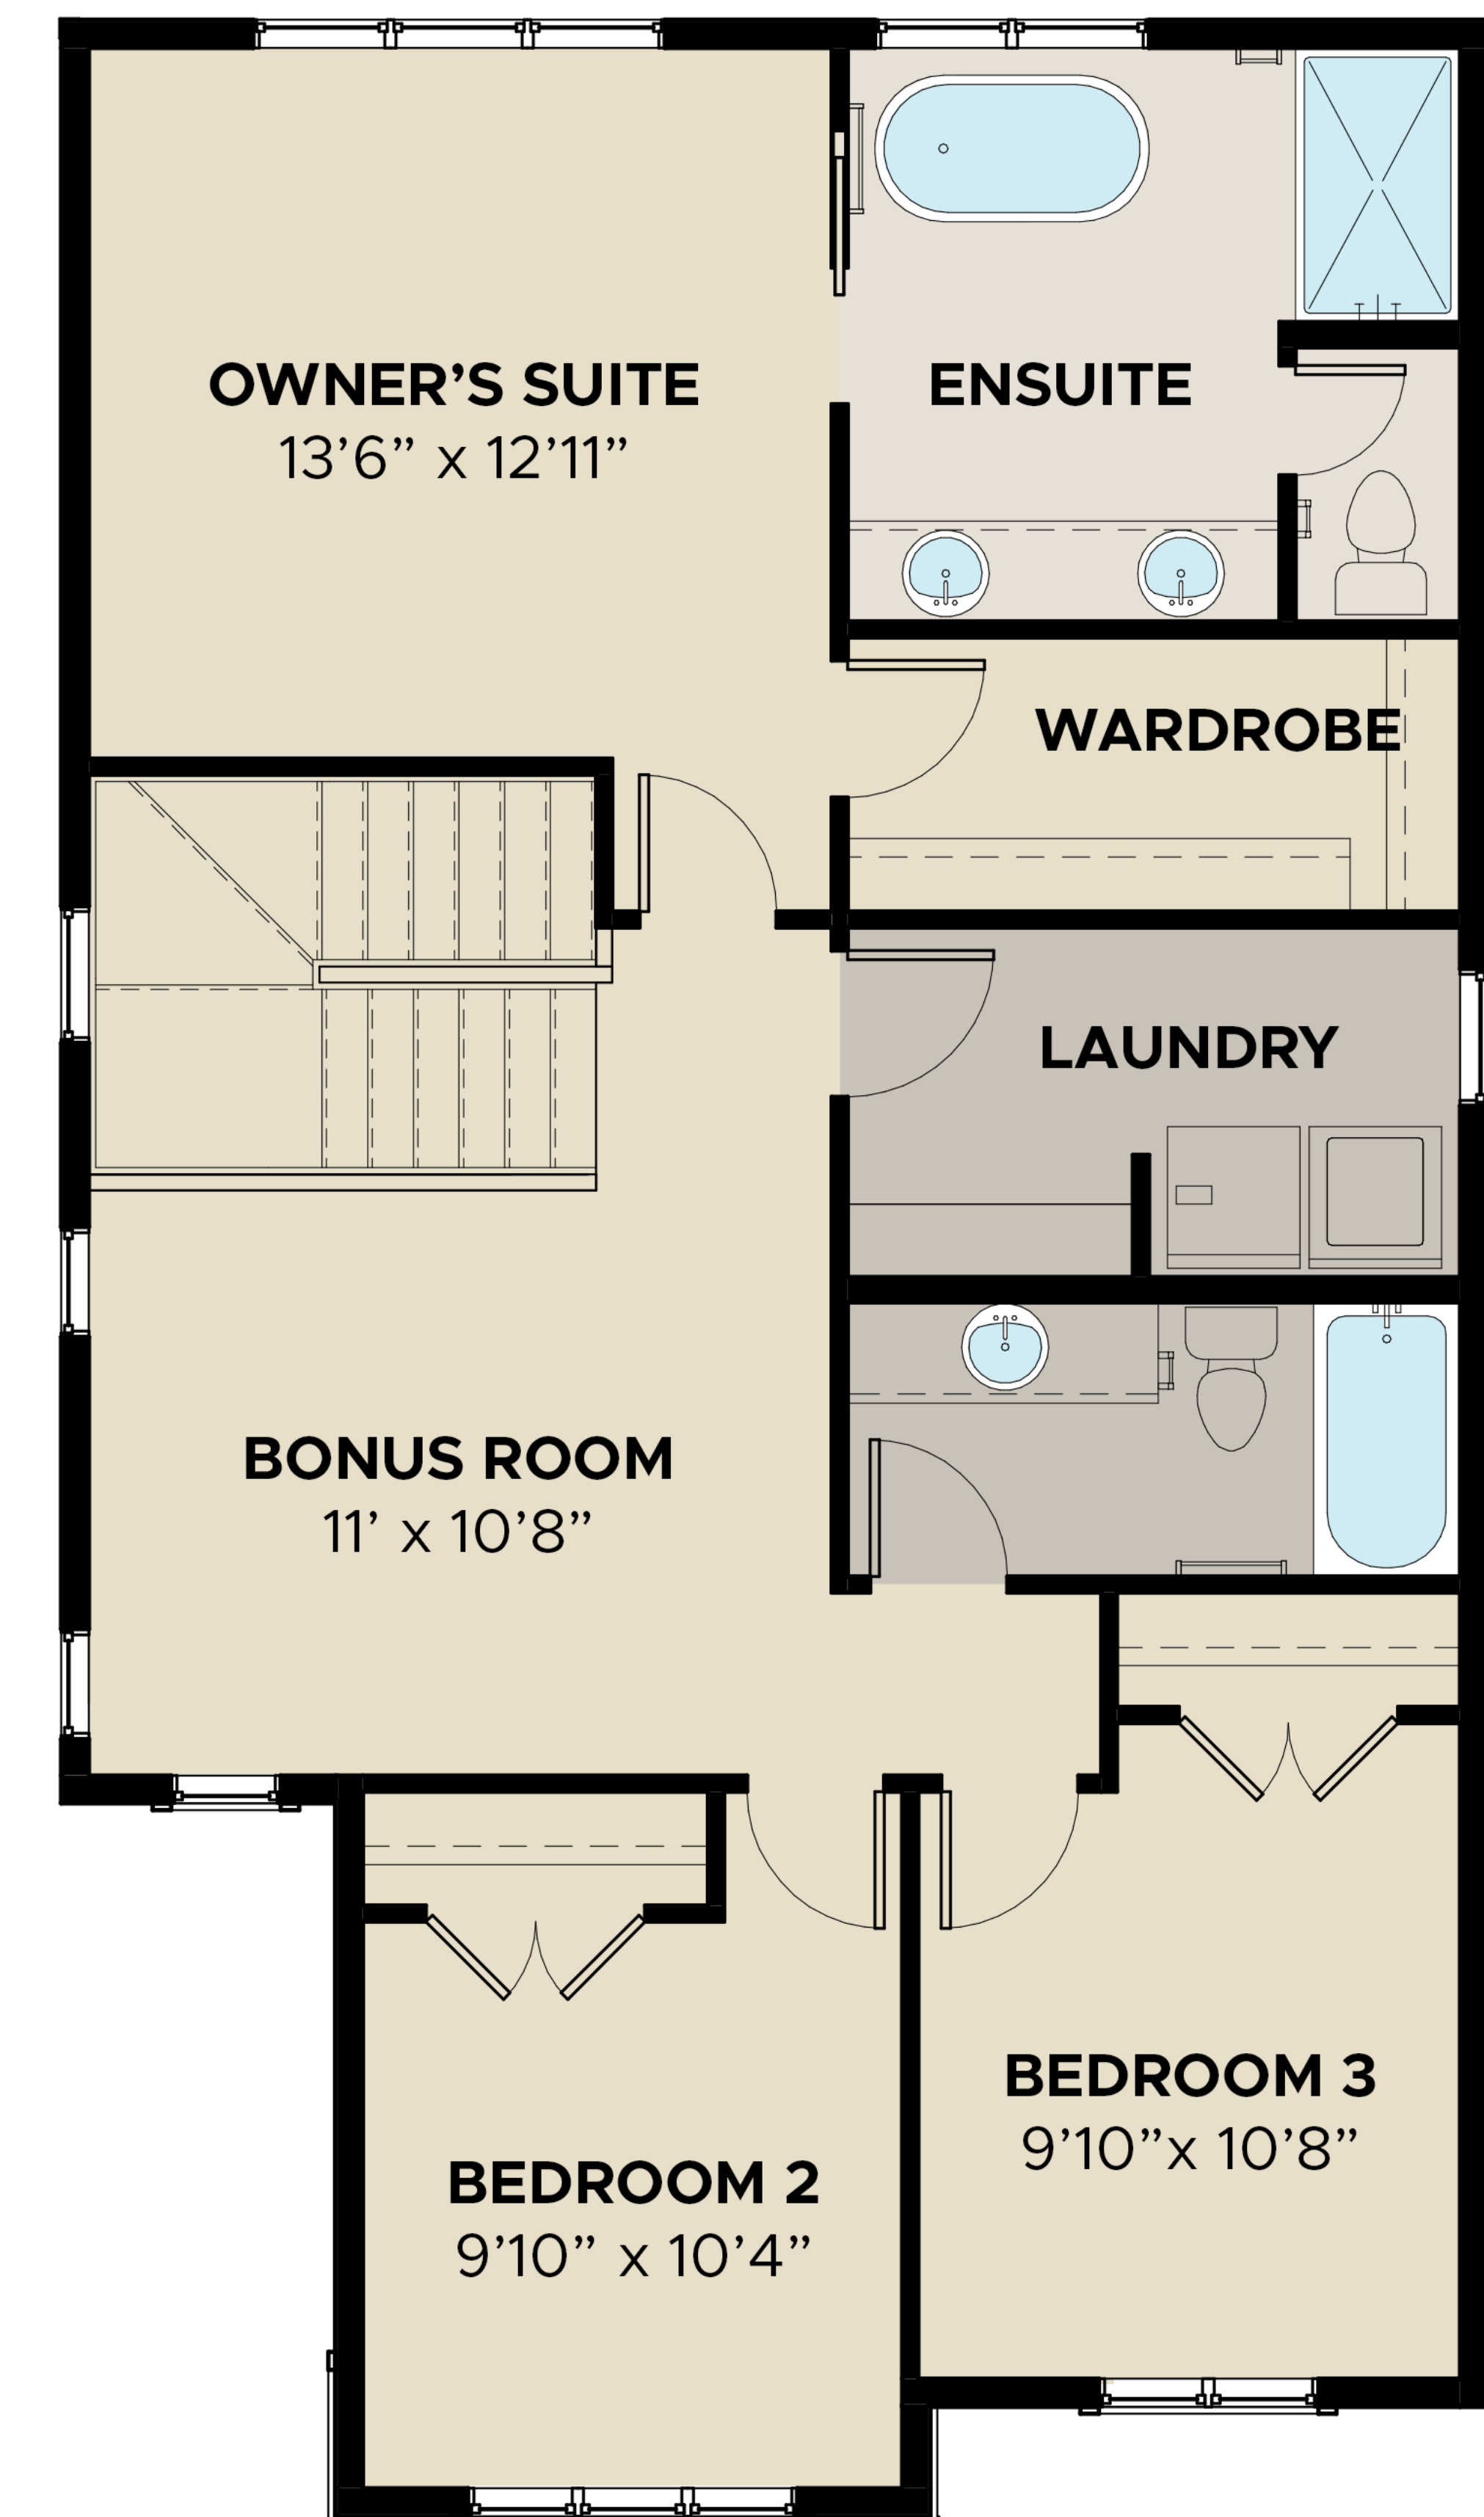

the
Brentwood

RENOVA
HOMES | RENOVATIONS

Brentwood

2 STOREY
2,069 sq.ft.

3/4

3

2

MAIN FLOOR PLAN
971 sq.ft.

UPPER FLOOR PLAN
1,098 sq.ft.

Love
where
you live.