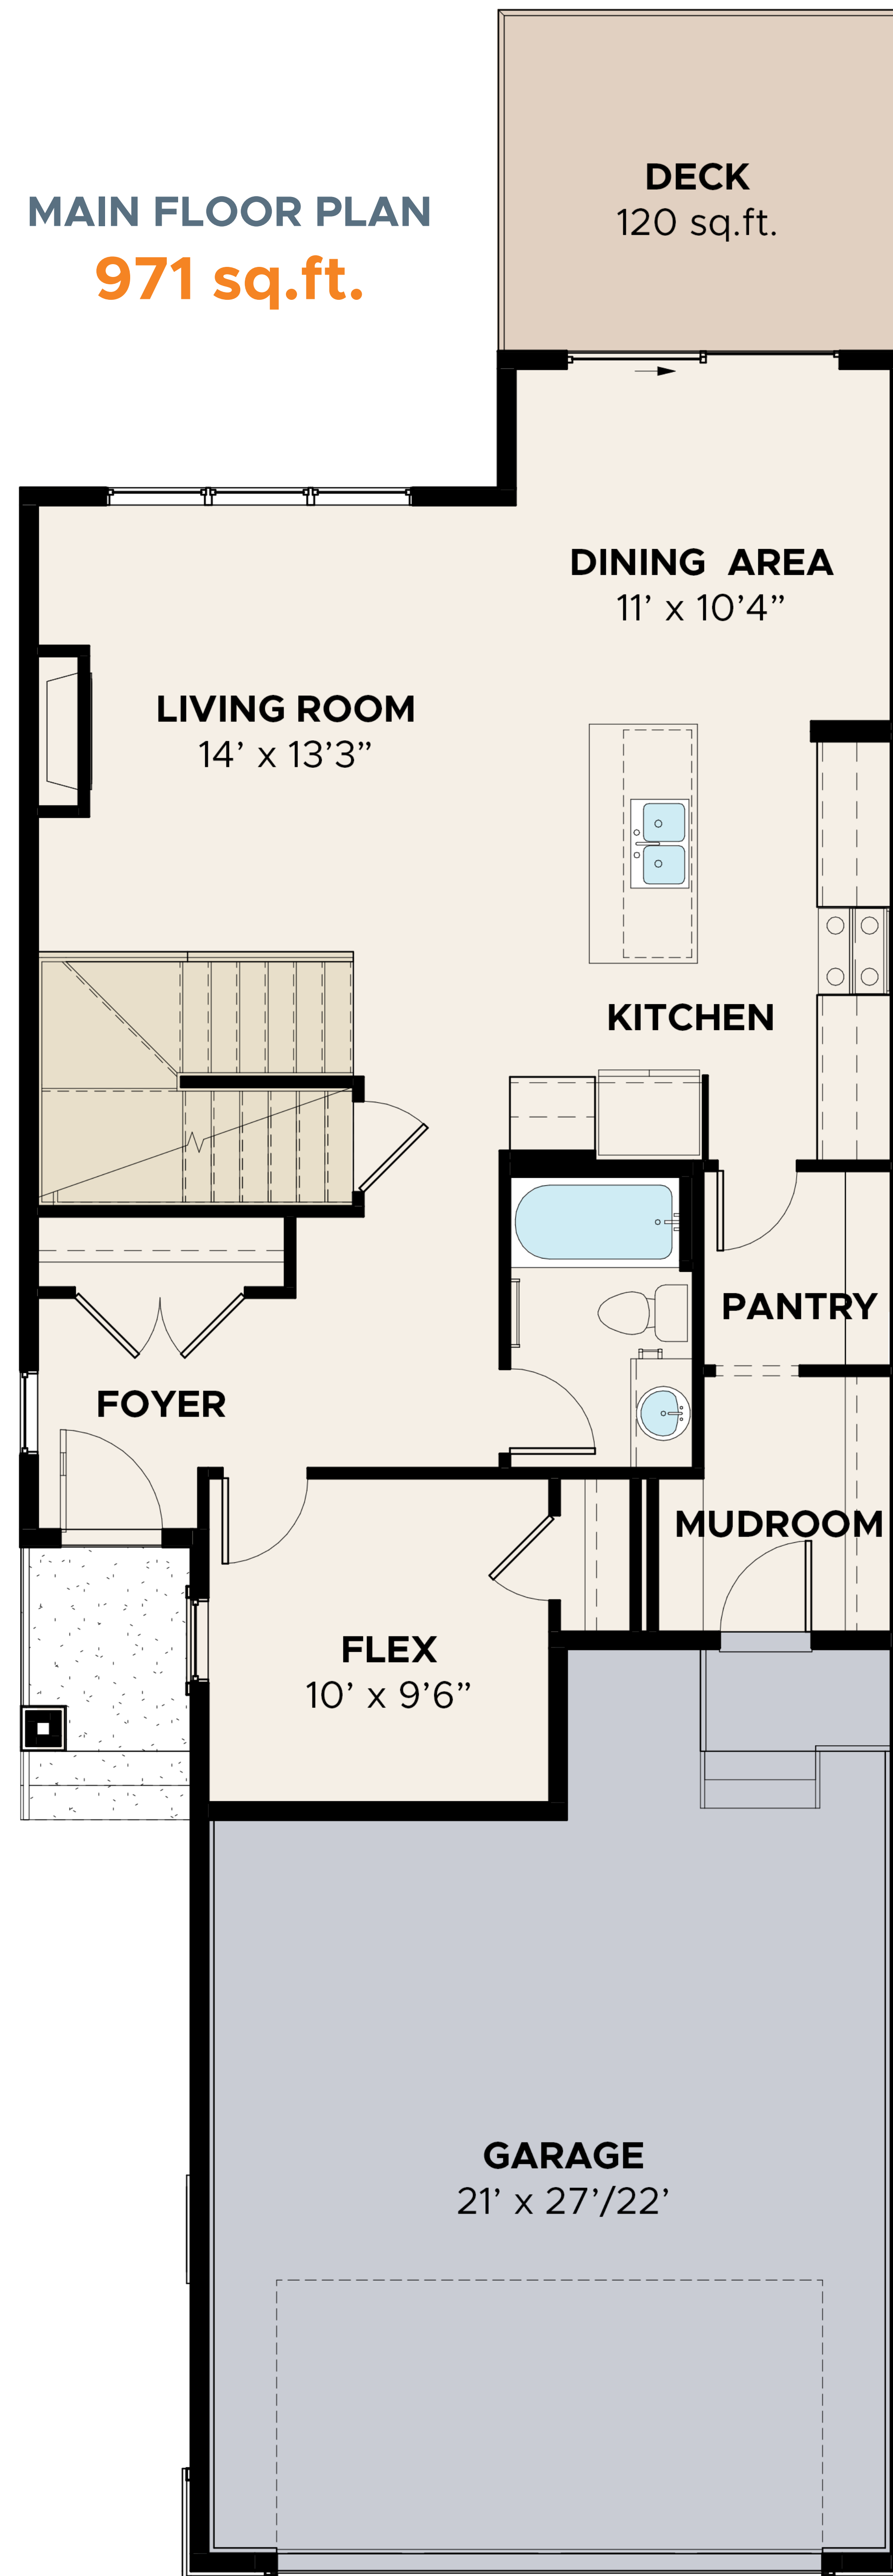

the
Brentwood

RENOVA
HOMES | RENOVATIONS

Brentwood

2 STOREY
2,069 sq.ft.

3/4

3

2

MAIN FLOOR PLAN
971 sq.ft.

UPPER FLOOR PLAN
1,098 sq.ft.

Love
where
you live.